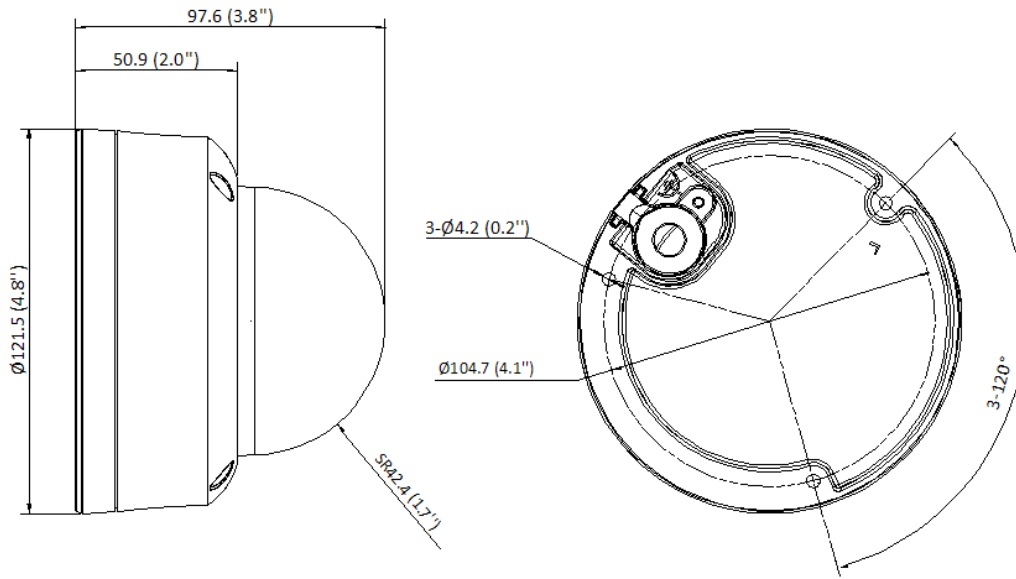

▪ **Dimension**

Unit: mm (inch)

▪ **Accessory**

▪ **Optional**

DS-1280ZJ-DM46 Junction Box	DS-1272ZJ-120B Wall Mount	DS-1253ZJ-M Rain Shade	DS-1275ZJ-SUS Vertical Pole Mount	DS-1271ZJ-120 Pendant Mount
DS-1272ZJ-120 Wall Mount